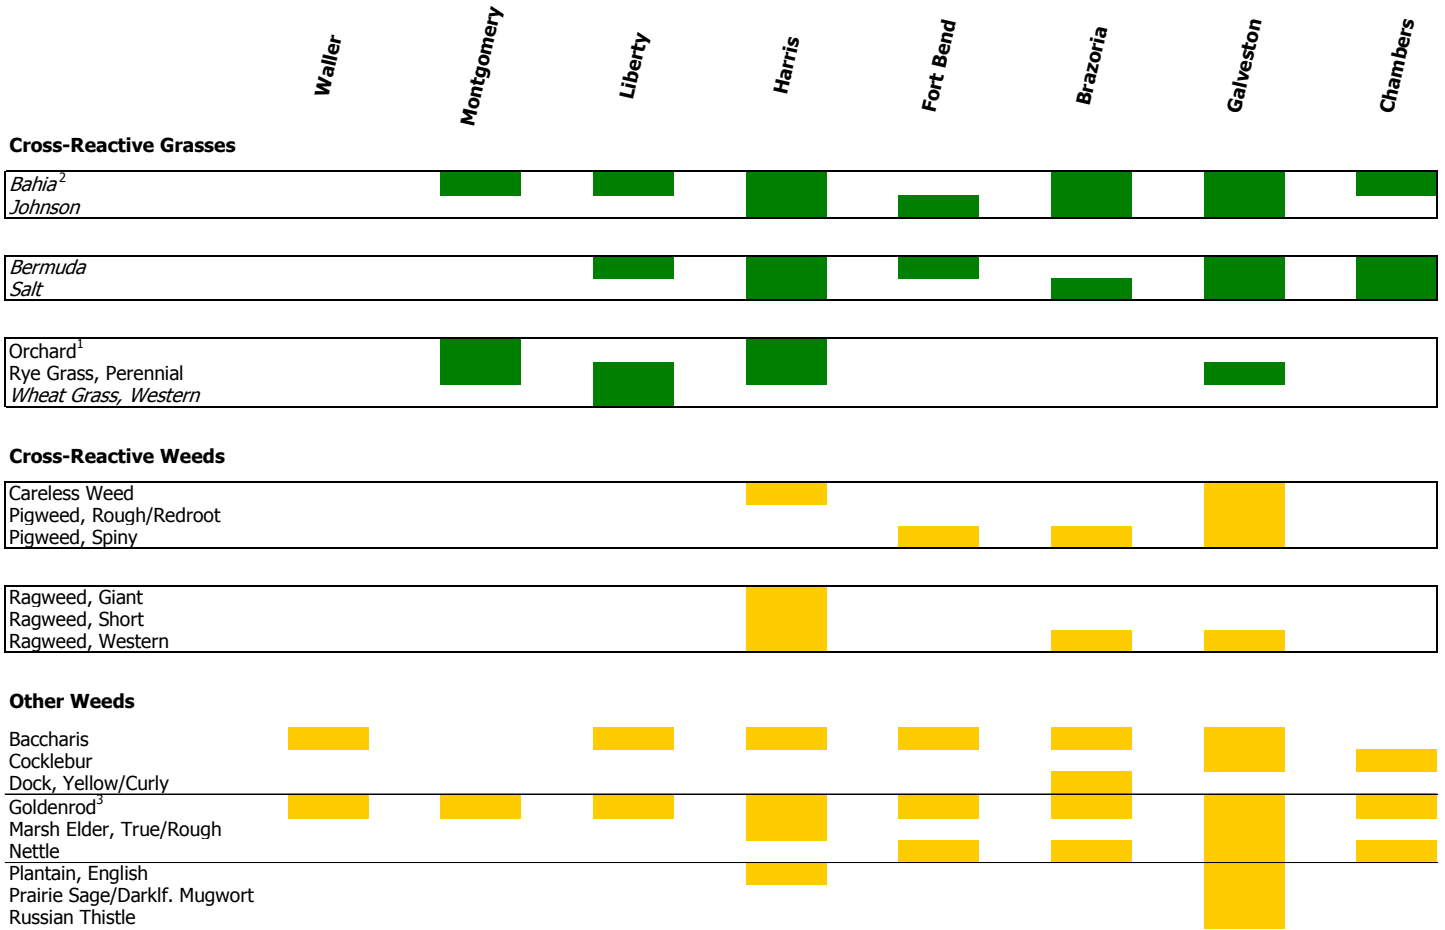

Allergenic Grasses and Weeds of the Houston Area

¹ Species grouped in boxes are cross-reactive

² *Italicized species demonstrate only moderate cross-reactivity with other(s) in the respective box*

³ This species is insect-pollinated

Dark colors: taxon grows in the area   Light colors: marginal or occasional presence   White: taxon absent in the area or unconfirmed

Data obtained from USDA Plants Database (plants.usda.gov) and personal observations